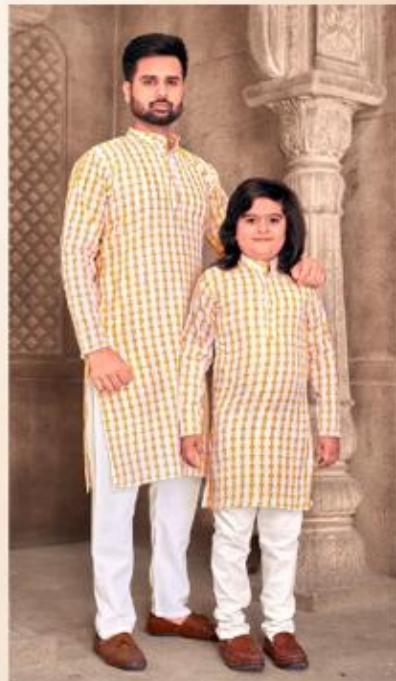

◆1001◆

◆1002◆

◆1003◆

◆1004◆

◆1005◆

◆1006◆