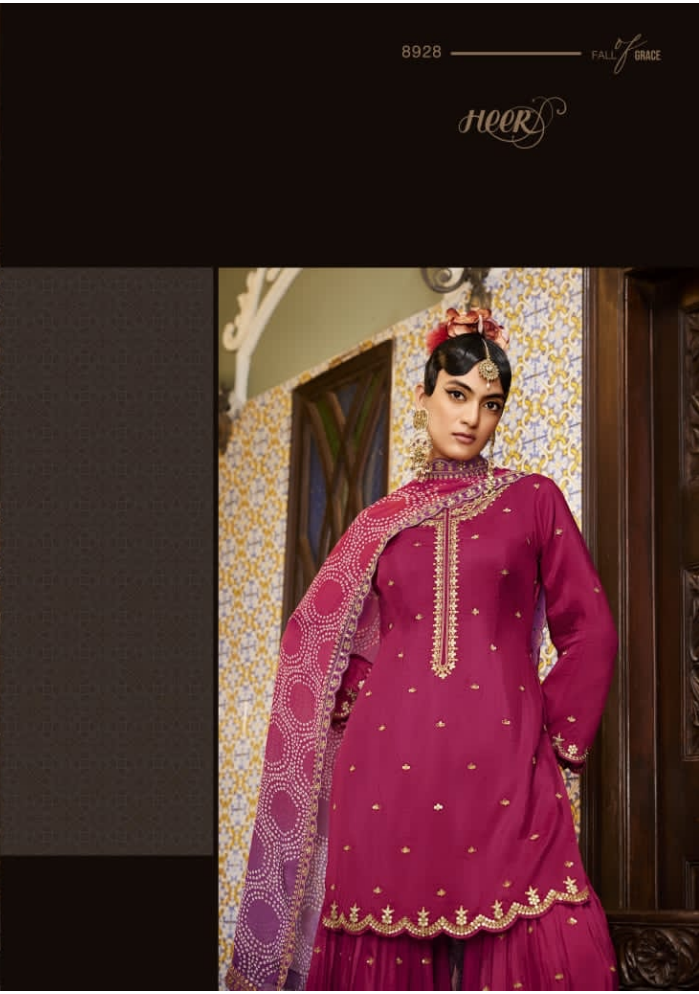

8923 FALL OF GRACE

8924 ———— FALL OF GRACE

HEER

8925

FALL GRACE

Heer

8927

FALL GRACE

NOHREEN

TOP

Pure soft silk with embroidery on neckline, sleeves and all over buttis

DUPATTA

Pure chinnon chiffon bandhani digital print and four side scalloped embroidery border

BOTTOM

Pure soft silk with embroidery border and buttis