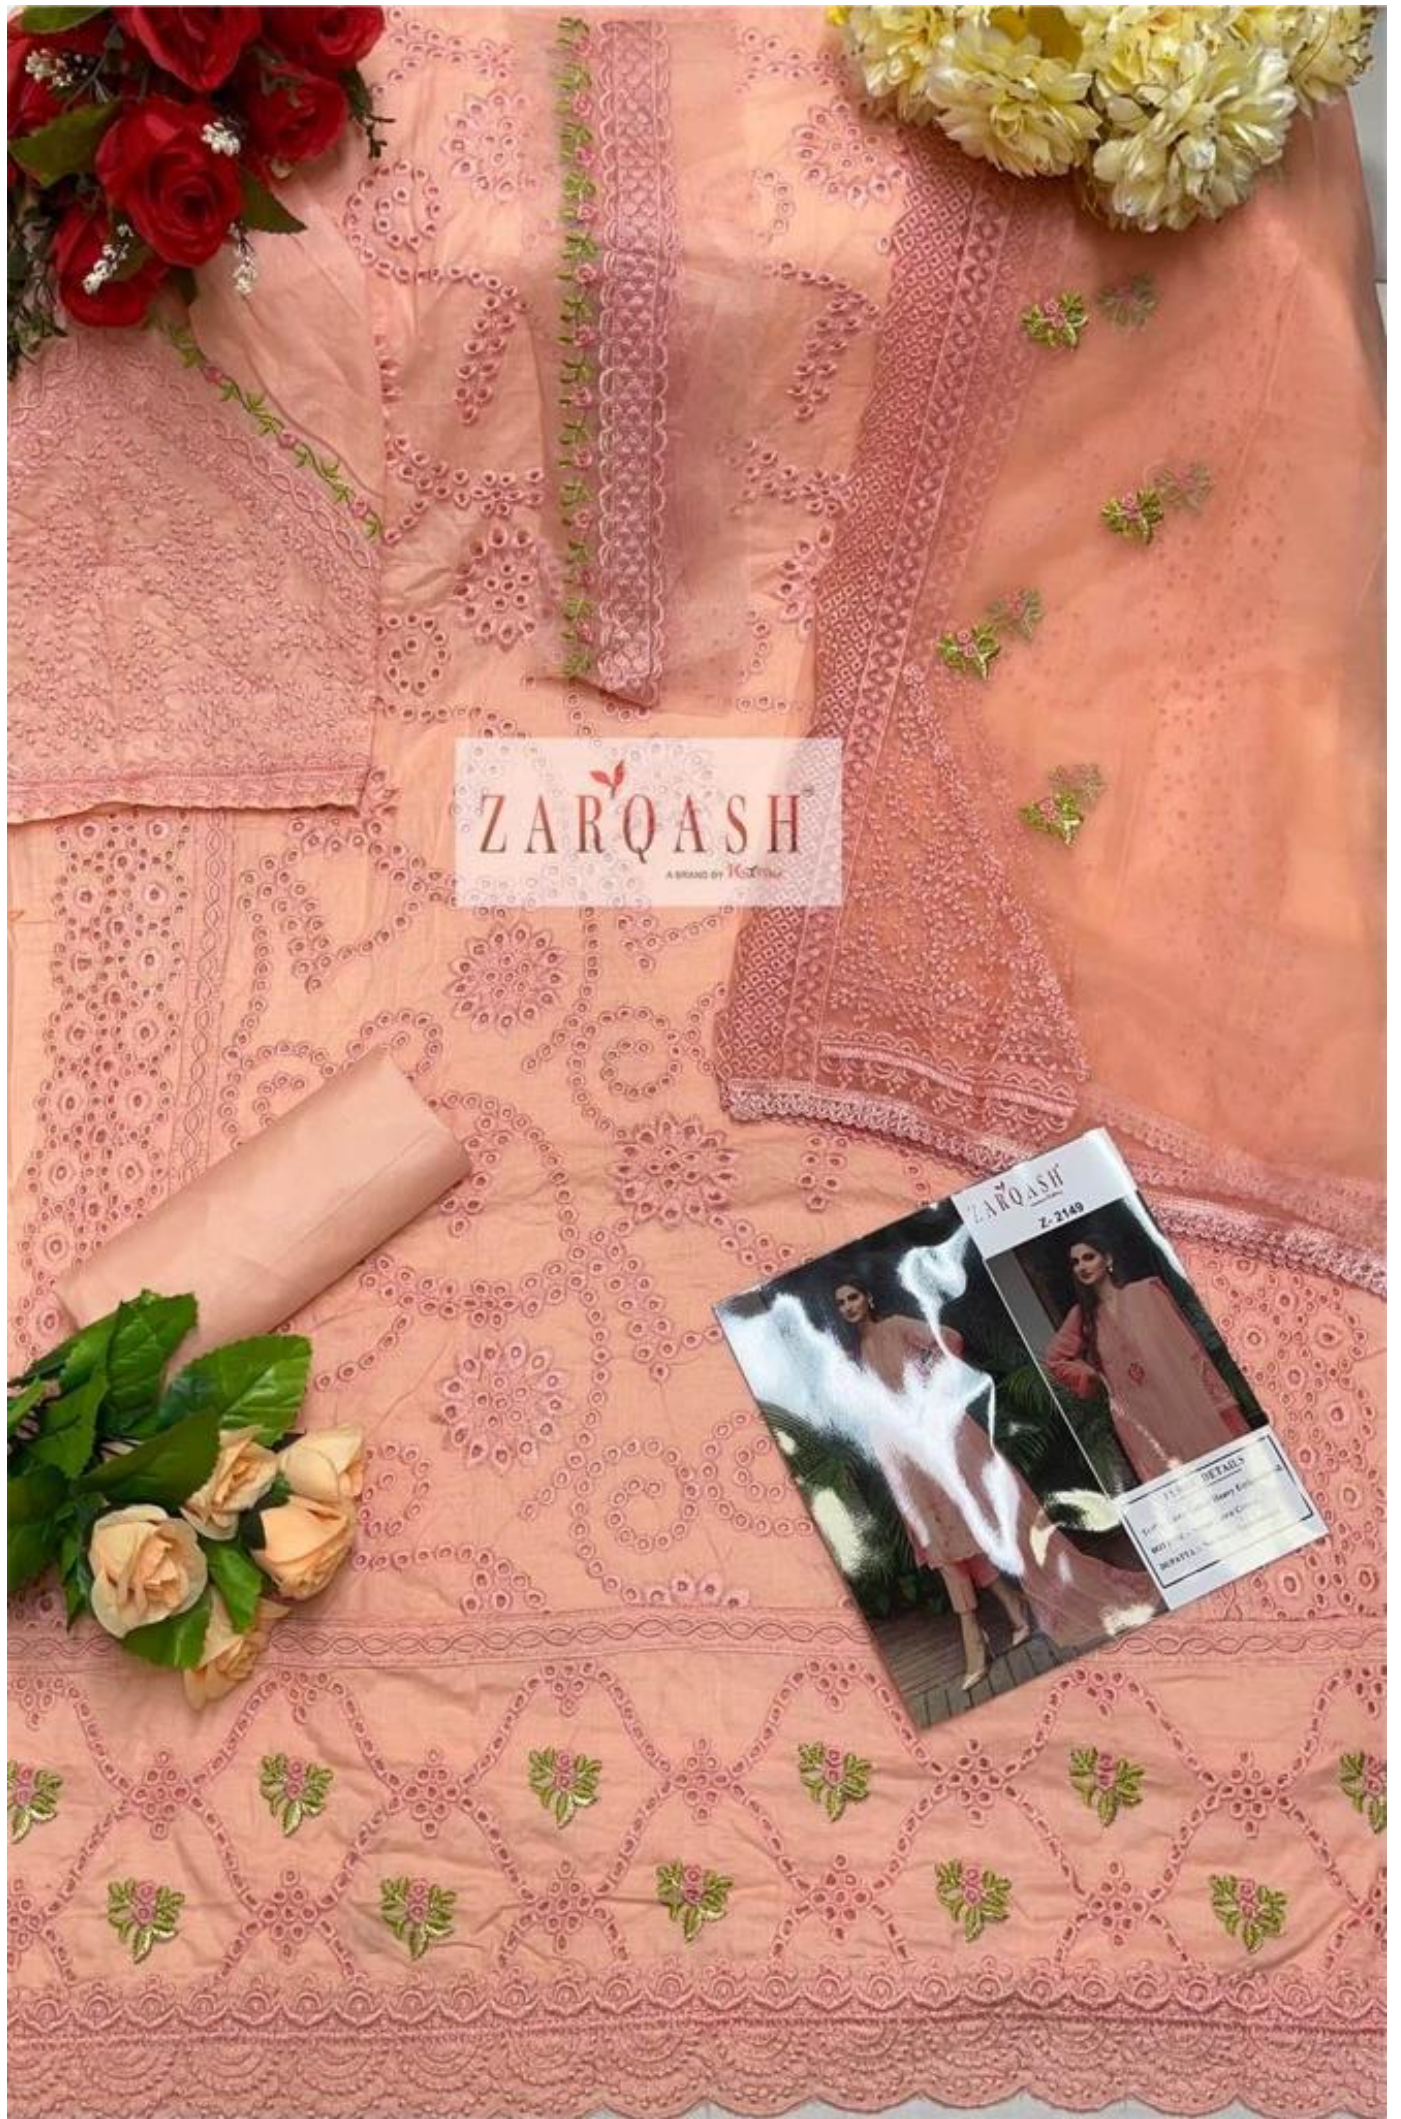

Z-2149

Z-2150

ZARQASH[®]
A BRAND BY *KiKiViva*

Z - 2150

FEBRIC DETAILS

TOP :- Lawn Cotton Heavy Embroidered.

BOTTOM :- Seami Lawn Cotton.

DUPATTA :- Net Heavy Embroidered.

ZARQASH[®]
A BRAND BY *KiKiViva*

Z- 2148

FEBRIC DETAILS

TOP :- Lawn Cotton Heavy Embroidered.

BOTTOM :- Seami Lawn Cotton.

DUPATTA :- Net Heavy Embroidered.

ZARQASH[®]
A BRAND BY *KiKiViva*

Z- 2149

FEBRIC DETAILS

TOP :- Lawn Cotton Heavy Embroidered.

BOTTOM :- Seami Lawn Cotton.

DUPATTA :- Net Heavy Embroidered.

ZARQASH
A BRAND BY THE HOUSE OF ZARQASH

**ZARQASH
CHIKANKARI**

ZARQASH[®]

Z-2148