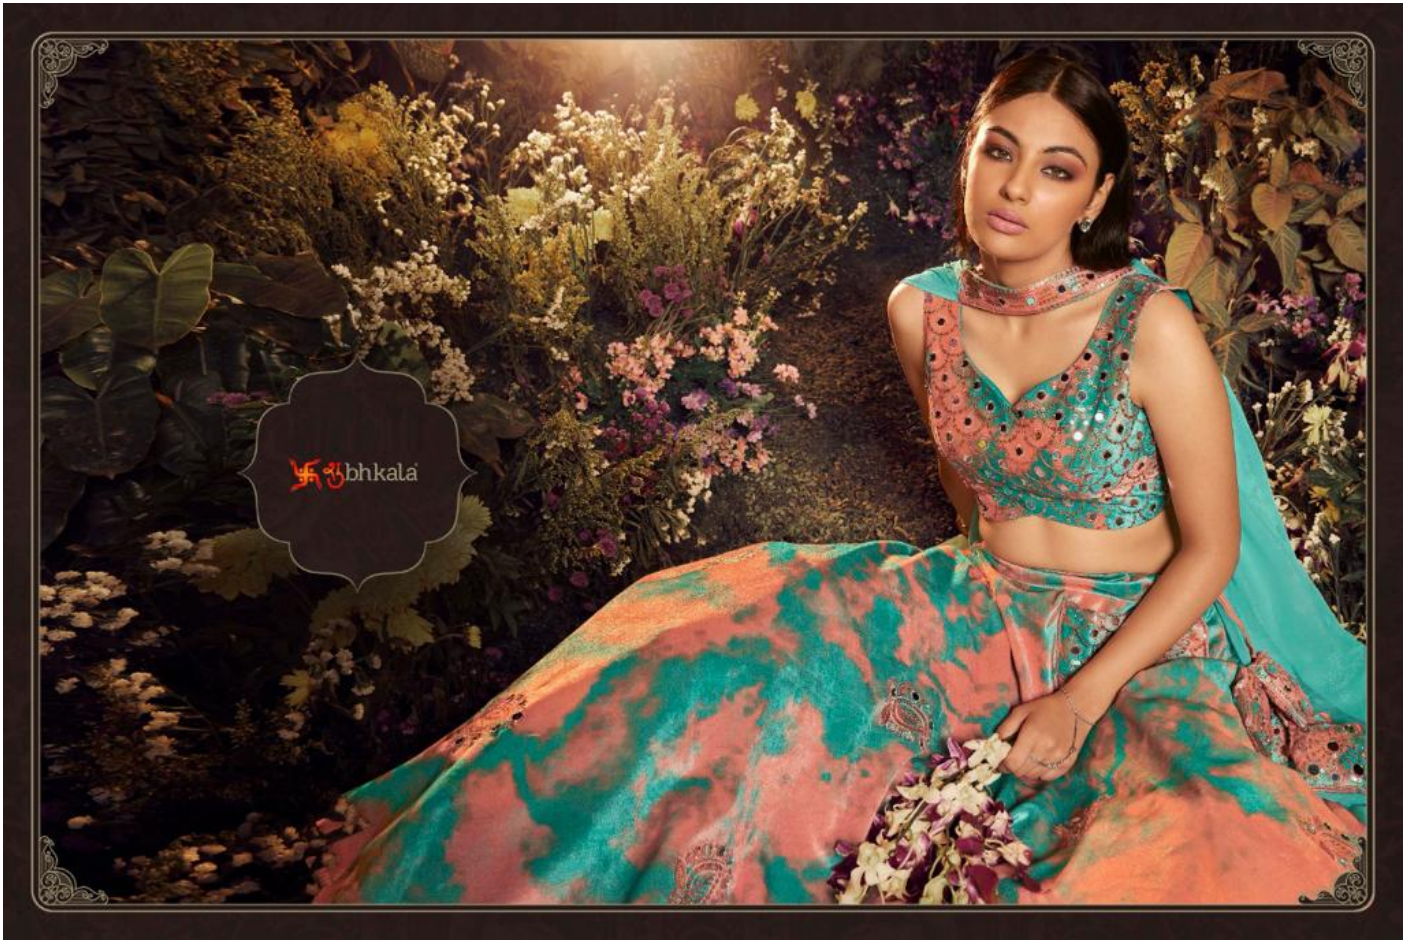

BRIDESMAID

VOL.28

BRIDESMAID

VOL.28

श्रीbhkala

bhkala

2274

श्री bhkala

श्रीbhkala

ॐ bhkala

BRIDESMAID
VOL. 28

BRIDESMAID

VOL. 28

Design NO. (SKU)	Main Color	Lehenga Fabric	Choli Fabric	Dupatta Fabric	Size (Semi-Stitched)	Lehenga Work	Choli Work	Dupatta Work	Choli Length MTR	Lehenga Length MTR	Dupatta Length MTR	Weight
2271	Dusty Pink	Velvet	Velvet	Georgette	UPTO 42 BUST AND WAIST	Sibburi Print With Sequince Embroidery And Mirror Work	Sibburi Print With Sequince Embroidery And Mirror Work	Sequince Embroidered Work	0.80 MTR	42 INCH	2.40 MTR	2 KG
2272	Sky Blue	Velvet	Velvet	Art Silk	UPTO 42 BUST AND WAIST	Sibburi Print With Sequince Embroidery And Mirror Work	Sibburi Print With Sequince Embroidery And Mirror Work	Sibburi Print With Sequince Embroidery And Mirror Work	0.80 MTR	42 INCH	2.30 MTR	2 KG
2273	Blue	Velvet	Velvet	Art Silk	UPTO 42 BUST AND WAIST	Sibburi Print With Sequince Embroidery And Mirror Work	Sibburi Print With Sequince Embroidery And Mirror Work	Sibburi Print With Sequince Embroidery And Mirror Work	0.80 MTR	42 INCH	2.40 MTR	2 KG
2274	Purple	Velvet	Velvet	Art Silk	UPTO 42 BUST AND WAIST	Sibburi Print With Sequince Embroidery And Mirror Work	Sibburi Print With Sequince Embroidery And Mirror Work	Sibburi Print With Sequince Embroidery And Mirror Work	0.80 MTR	42 INCH	2.40 MTR	2 KG
2275	Turquoise Orange	Velvet	Velvet	Art Silk	UPTO 42 BUST AND WAIST	Sibburi Print With Sequince Embroidery And Mirror Work	Sibburi Print With Sequince Embroidery And Mirror Work	Sibburi Print With Sequince Embroidery And Mirror Work	0.80 MTR	42 INCH	2.40 MTR	2 KG