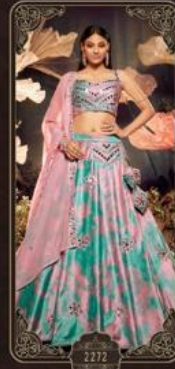

bhkala
BRIDESMAID