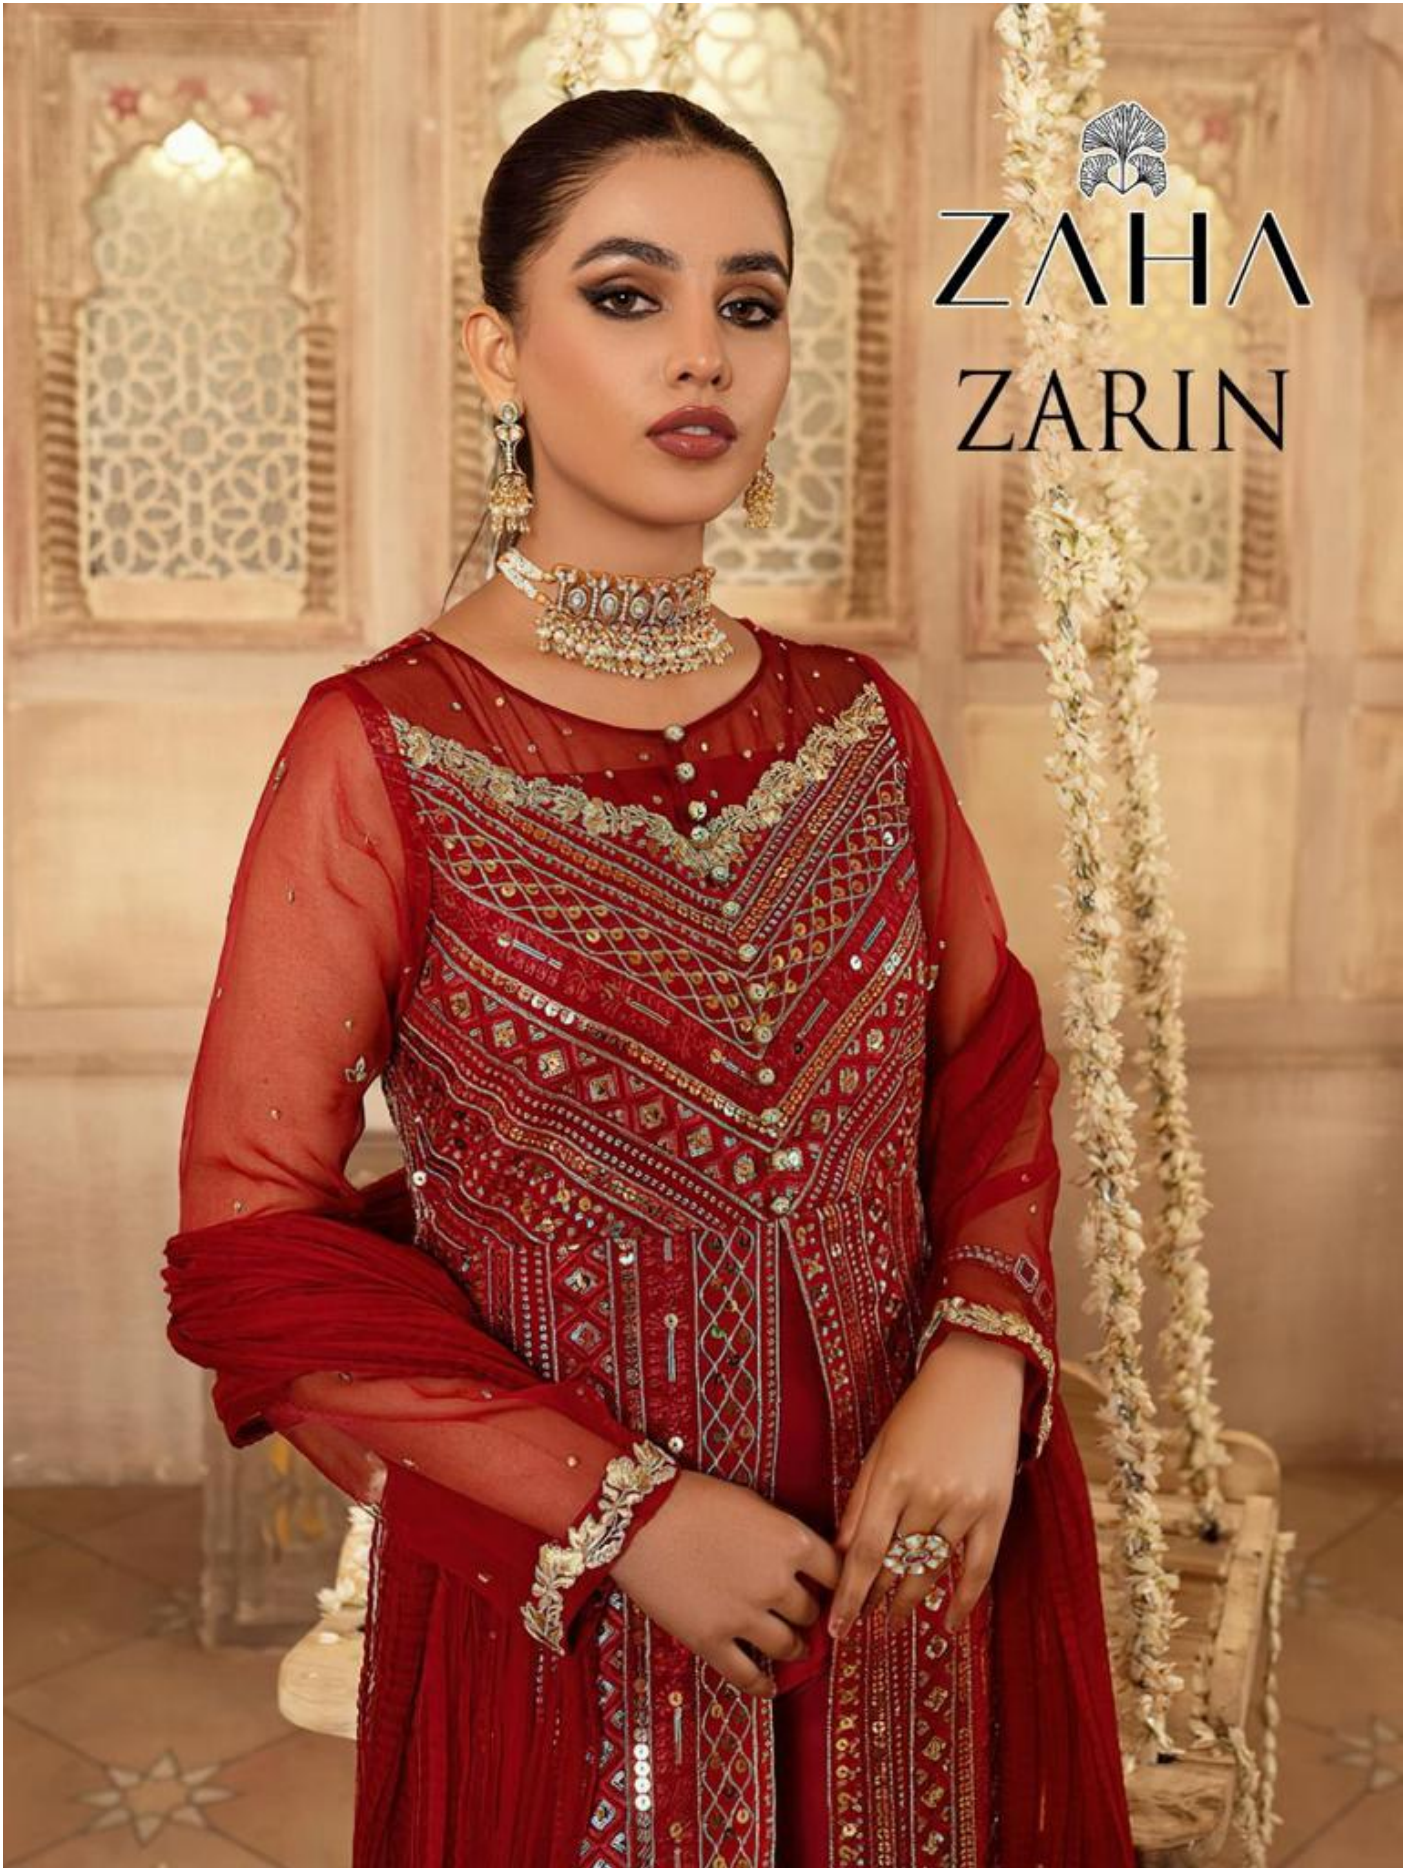

ZAHA
ZARIN

ZAHA
ZARIN

ZARIN

ZAHA

D.No.10041

TOP Fox Georgette with Embroidery

BOTTOM-INNER Dull Santoon

DUPATTA Butterfly Net with Embroidery

ZARIN

ZAHA

D.No.10042

TOP Fox Georgette with Embroidery

BOTTOM-INNER Dull Santoon

DUPATTA Nazmin with Embroidery

ZARIN

TOP Fox Georgette
with Embroidery

ZAHA

BOTTOM-INNER Dull Santoon

D.No.10040

DUPATTA Nazmin
with Embroidery

ZAHARA
ZARIN

ZAHA

ZARIN

10040