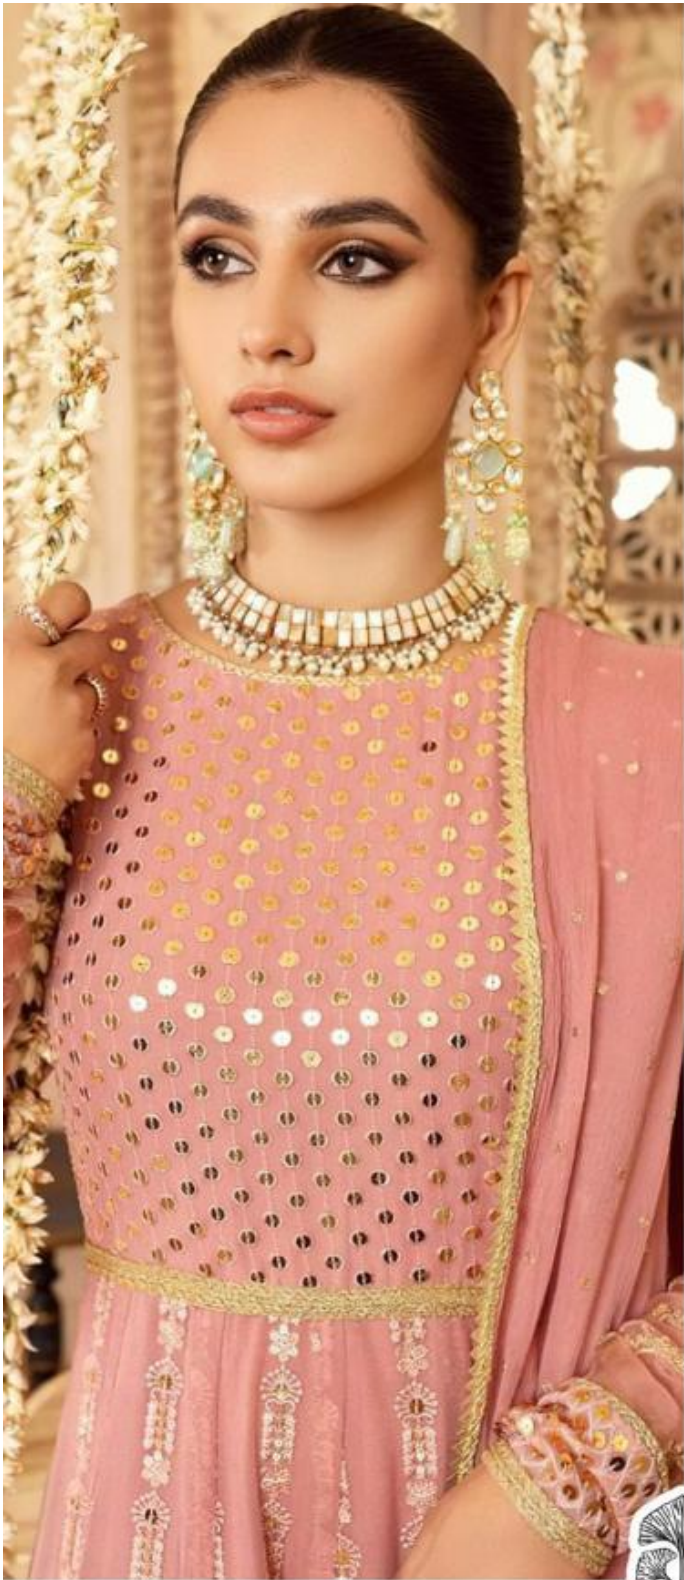

ZAHA
ZARIN

ZAHA
ZARIN

ZARIN

ZAHA

D.No.10041

TOP Fox Georgette with Embroidery

BOTTOM-INNER Dull Santoon

DUPATTA Butterfly Net with Embroidery

ZARIN

ZAHA

D.No.10042

TOP Fox Georgette with Embroidery

BOTTOM-INNER Dull Santoon

DUPATTA Nazmin with Embroidery

ZARIN

TOP Fox Georgette
with Embroidery

ZAHA

BOTTOM-INNER Dull Santoon

D.No.10040

DUPATTA Nazmin
with Embroidery

ZAHARA
ZARIN

ZAHA

ZARIN

10040