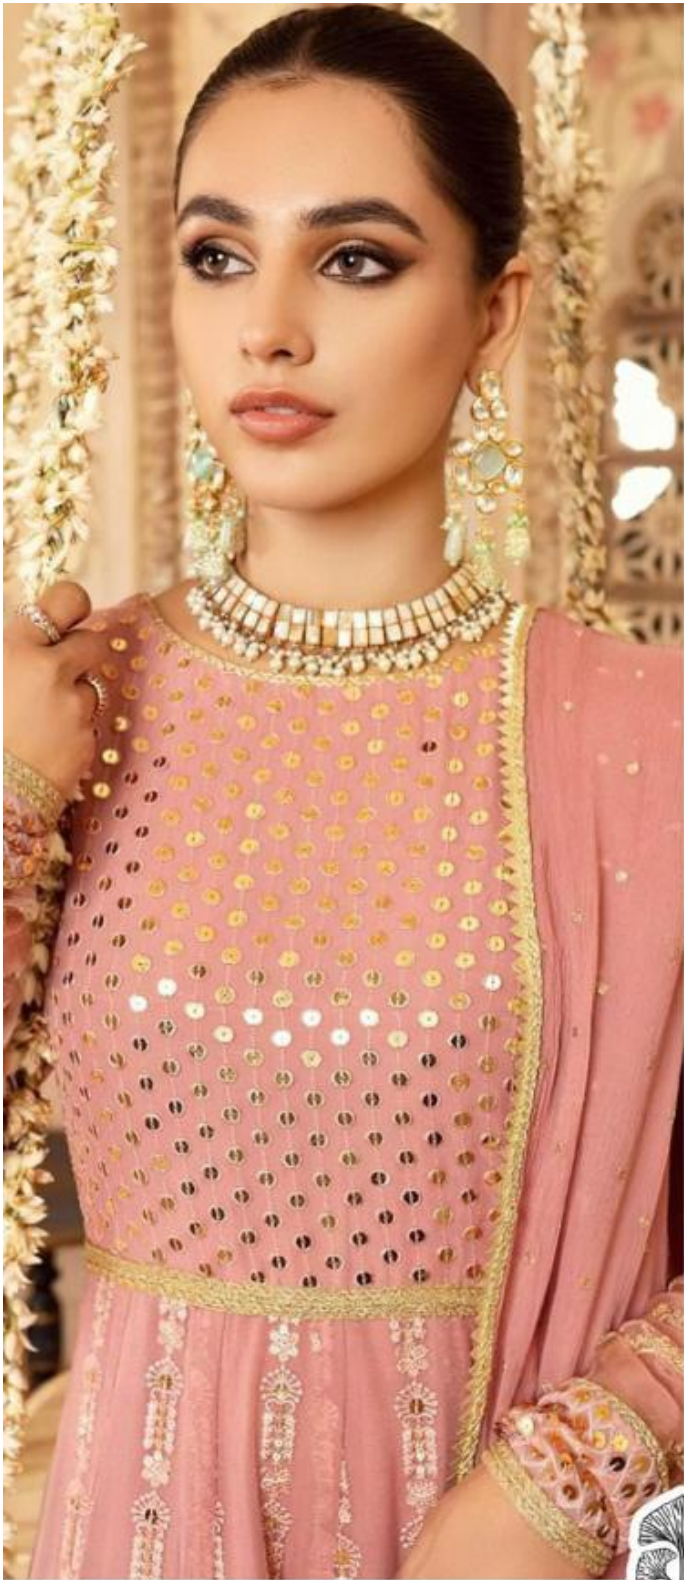

ZAHA
ZARIN

ZAHA
ZARIN

ZARIN

ZAHA

D.No.10041

TOP Fox Georgette with Embroidery

BOTTOM-INNER Dull Santoon

DUPATTA Butterfly Net with Embroidery

ZARIN

ZAHA

D.No.10042

TOP Fox Georgette with Embroidery

BOTTOM-INNER Dull Santoon

DUPATTA Nazmin with Embroidery

ZARIN

TOP Fox Georgette
with Embroidery

ZAHA

BOTTOM-INNER Dull Santoon

D.No.10040

DUPATTA Nazmin
with Embroidery

ZAHA
ZARIN

ZAHA

ZARIN

10040