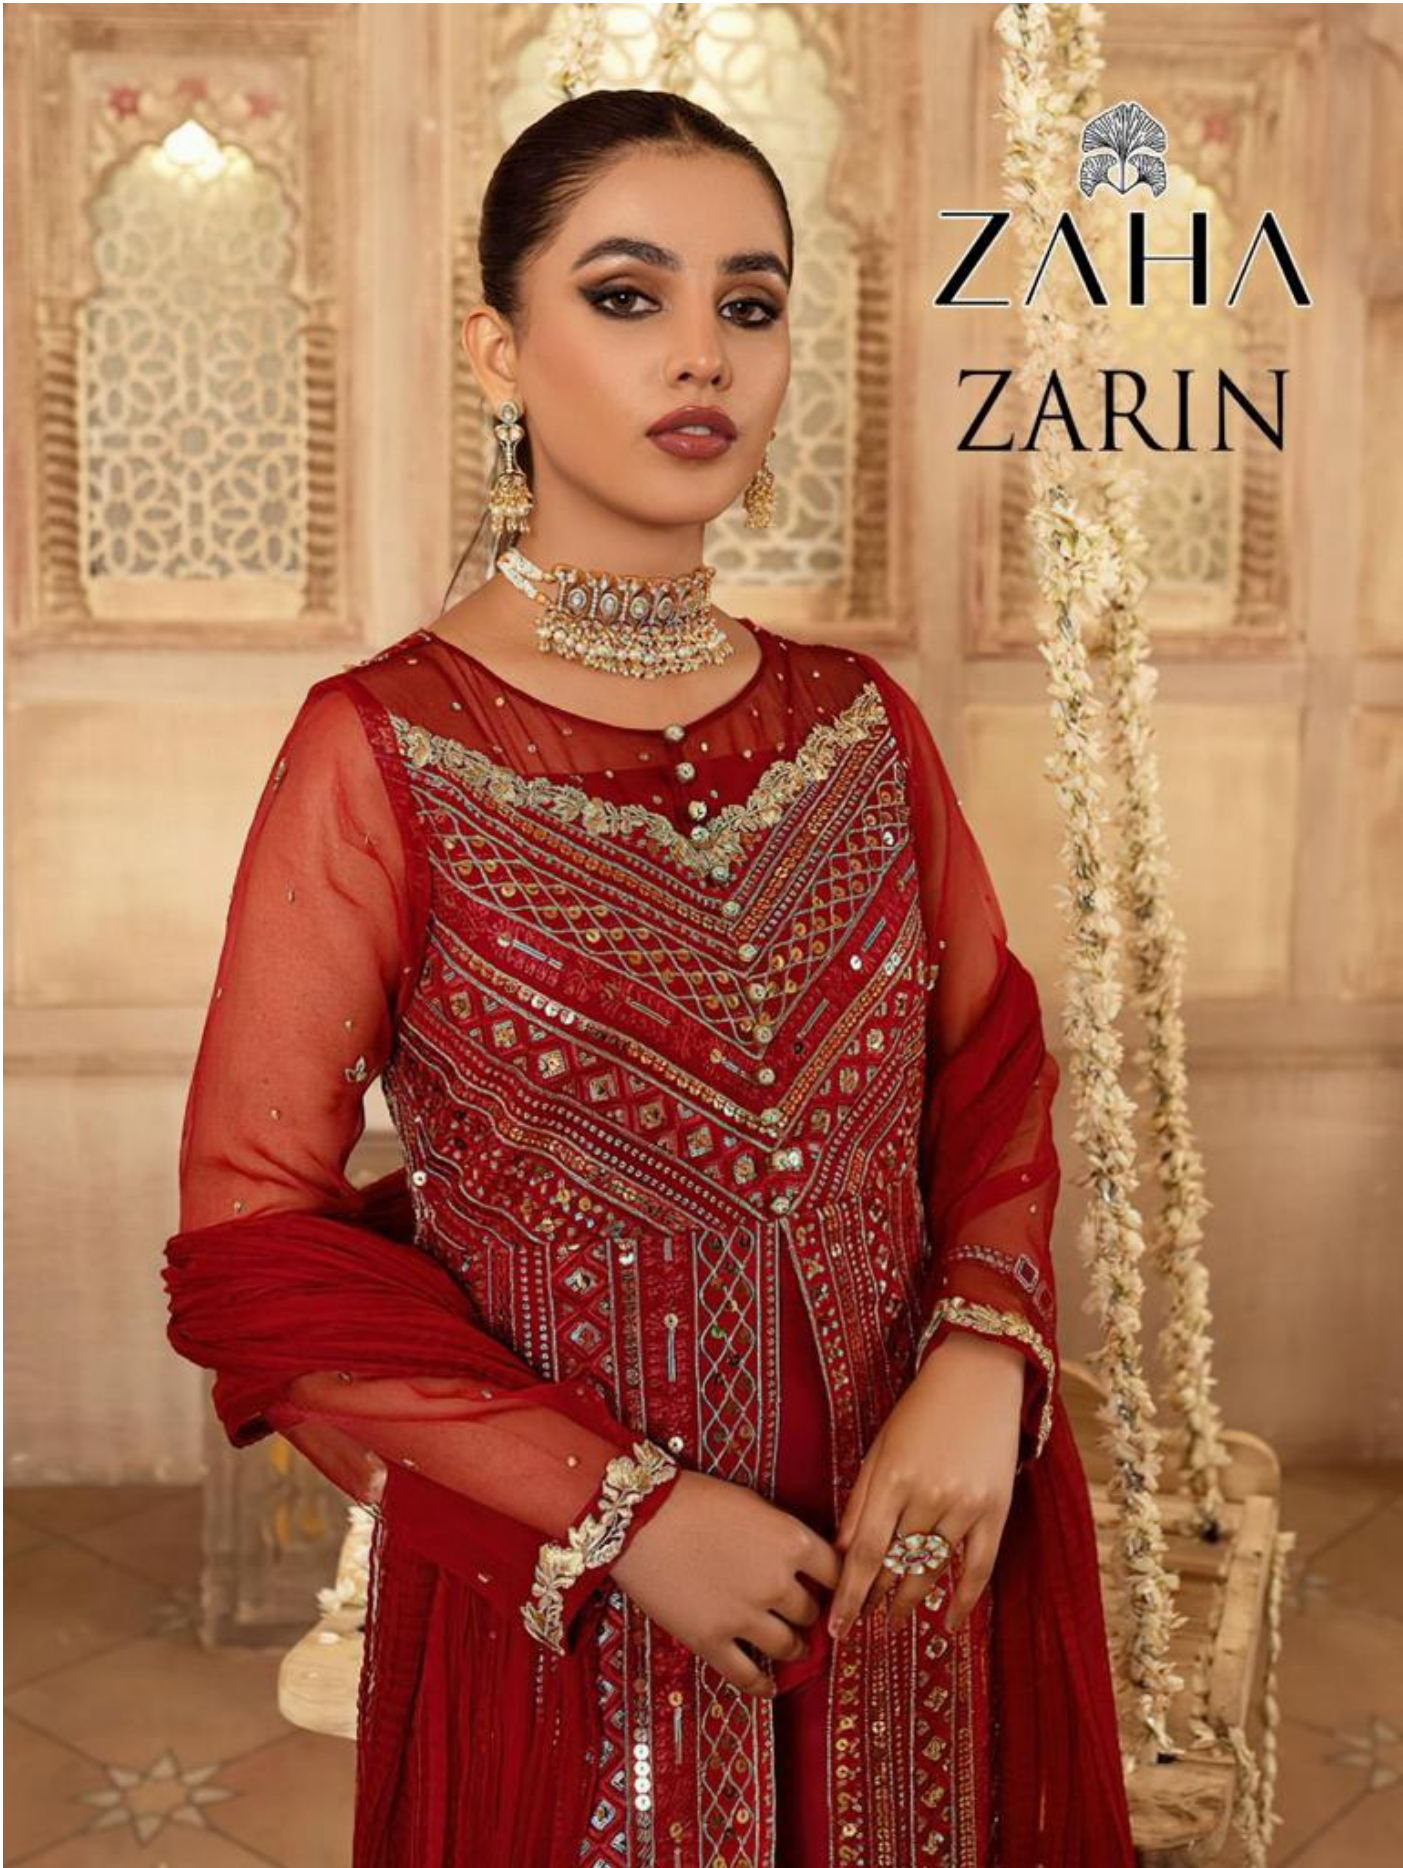

ZAHA
ZARIN

ZAHA
ZARIN

ZARIN

ZAHA

D.No.10041

TOP Fox Georgette with Embroidery

BOTTOM-INNER Dull Santoon

DUPATTA Butterfly Net with Embroidery

ZARIN

ZAHA

D.No.10042

TOP Fox Georgette with Embroidery

BOTTOM-INNER Dull Santoon

DUPATTA Nazmin with Embroidery

ZARIN

TOP Fox Georgette
with Embroidery

ZAHA

BOTTOM-INNER Dull Santoon

D.No.10040

DUPATTA Nazmin
with Embroidery

ZAHA
ZARIN

ZAHA

ZARIN

10040