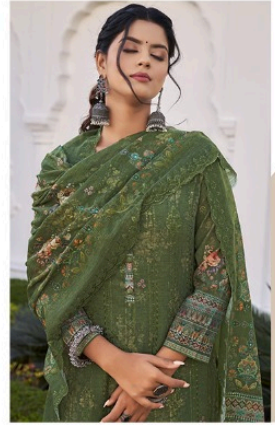

*Charm comes from the inner happiness  
and peace feel the joy with this  
amazingly crafted outfits.*

**CODE  
1108**

Shree Shalika  
FASHION

*Brighten personality with this  
amazing new collection.*

*brighten personality with this amazing new collection.*

CODE  
1108

Shree Shalika  
FASHION

Shree Shakti  
FASHION

*Design is the soul color  
incomplete without beautiful designs.*

CODE  
1105

Shree Shalika  
FASHION

*"Graceful and ethnic look  
to every modern women"*