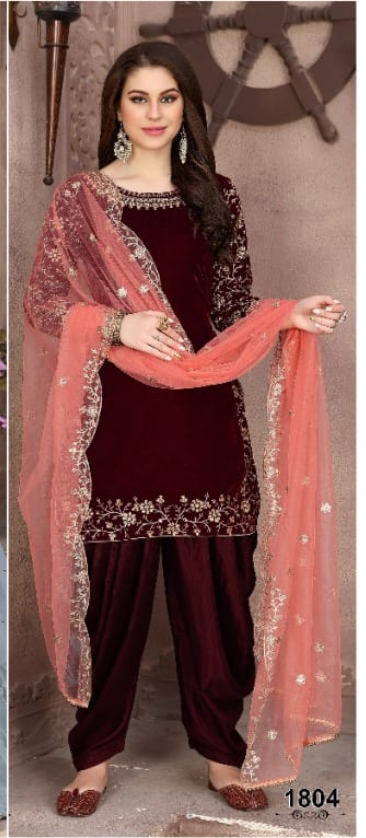

## Vol-18

D.NO.	Price	Top Fabrics	Inner / Bottom	Dupatta
1801	1495	9000 Velvet	Santool	Net With Heavy Work
1802	1495	9000 Velvet	Santool	Net With Heavy Work
1803	1495	9000 Velvet	Santool	Net With Heavy Work
1804	1495	9000 Velvet	Santool	Net With Heavy Work

Total Pcs-4

Set Price-5980/-

1802

1804

1803

1801

**Twisha**

**Vol-18**