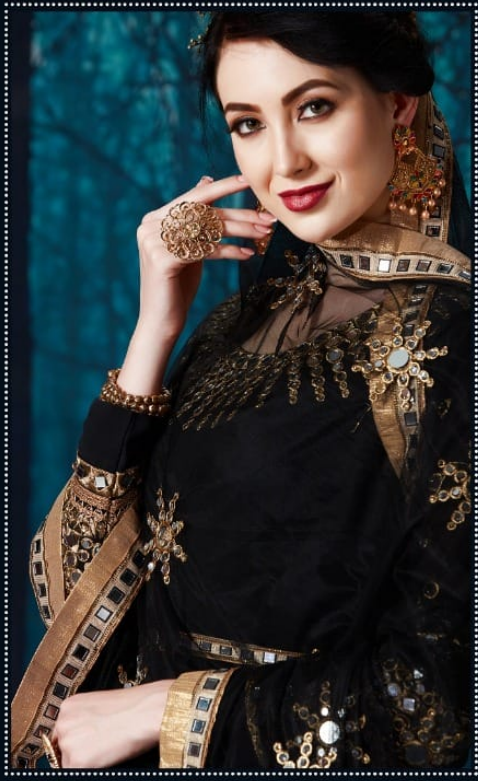

DRESS LIKE A DIVA