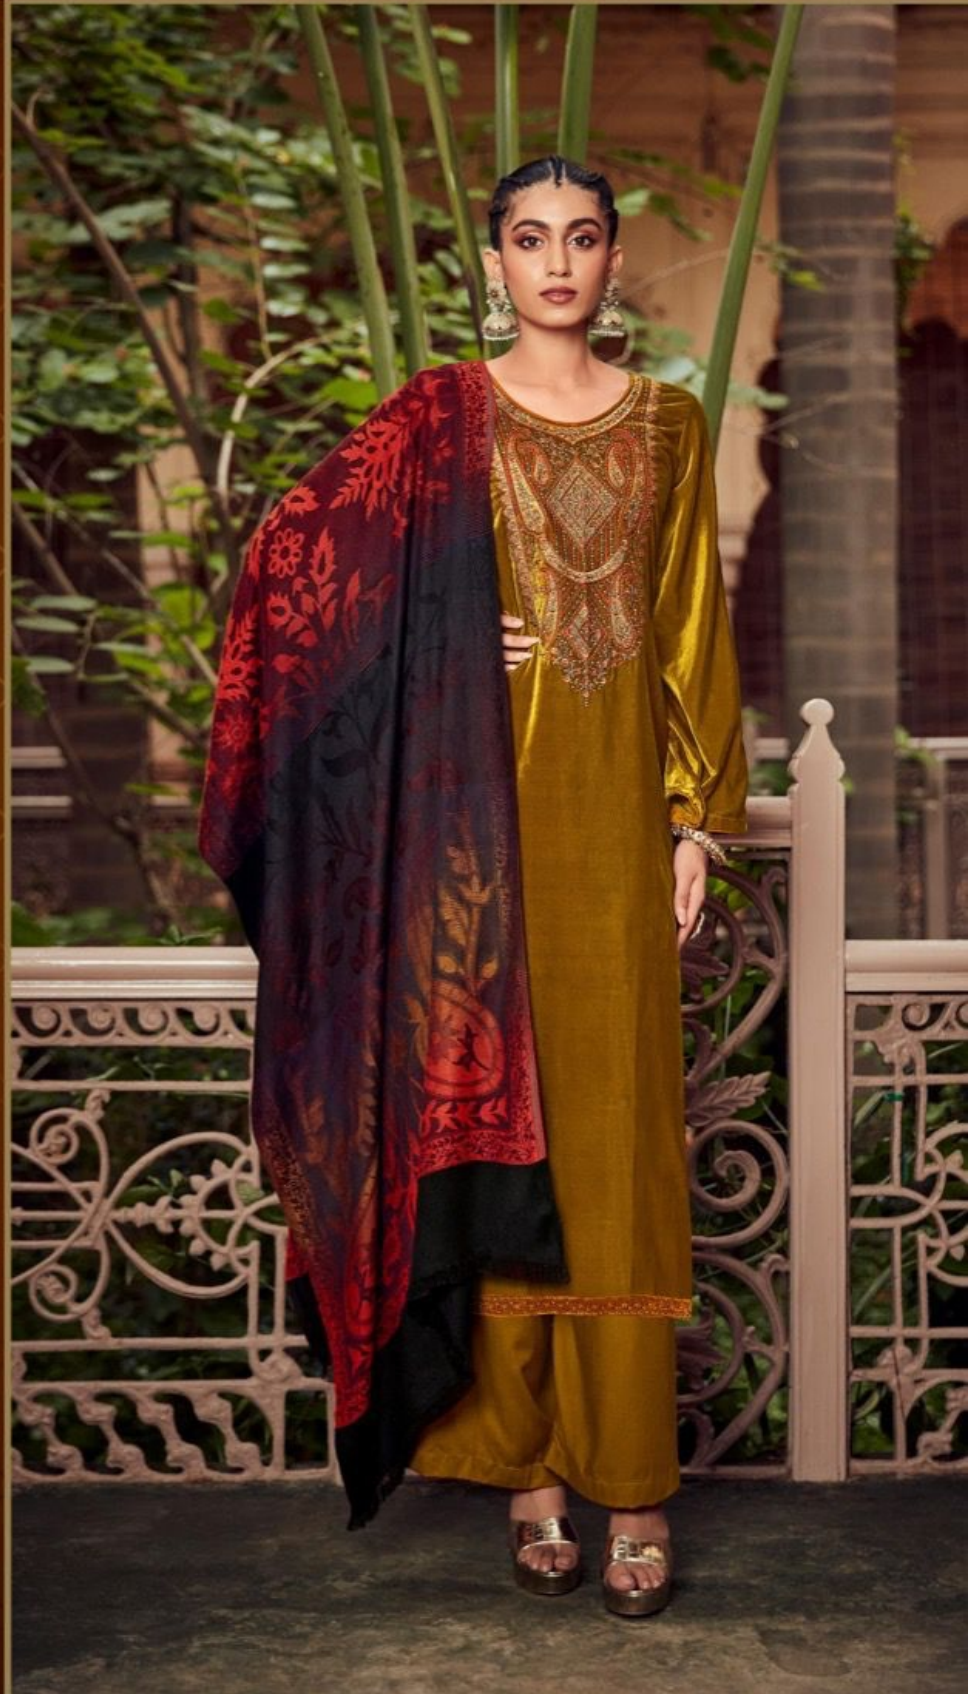

14403

Wintery

14403

14404

Wintery

14401

14401

14402

14402

GULL JEE

Wintery

DESIGN NO.	PRICE	
14401	1199/-	<u>:TOP:</u> VELVET WITH EMBROIDERY
14402	1199/-	<u>:BOTTAM:</u> VISCOSE PASHMINA
14403	1199/-	
14404	1199/-	<u>:DUPATTA:</u> PASHMINA WEAVE SHOLL
Total Pieces: 4		Total Amountt: 4,796/-+ GST