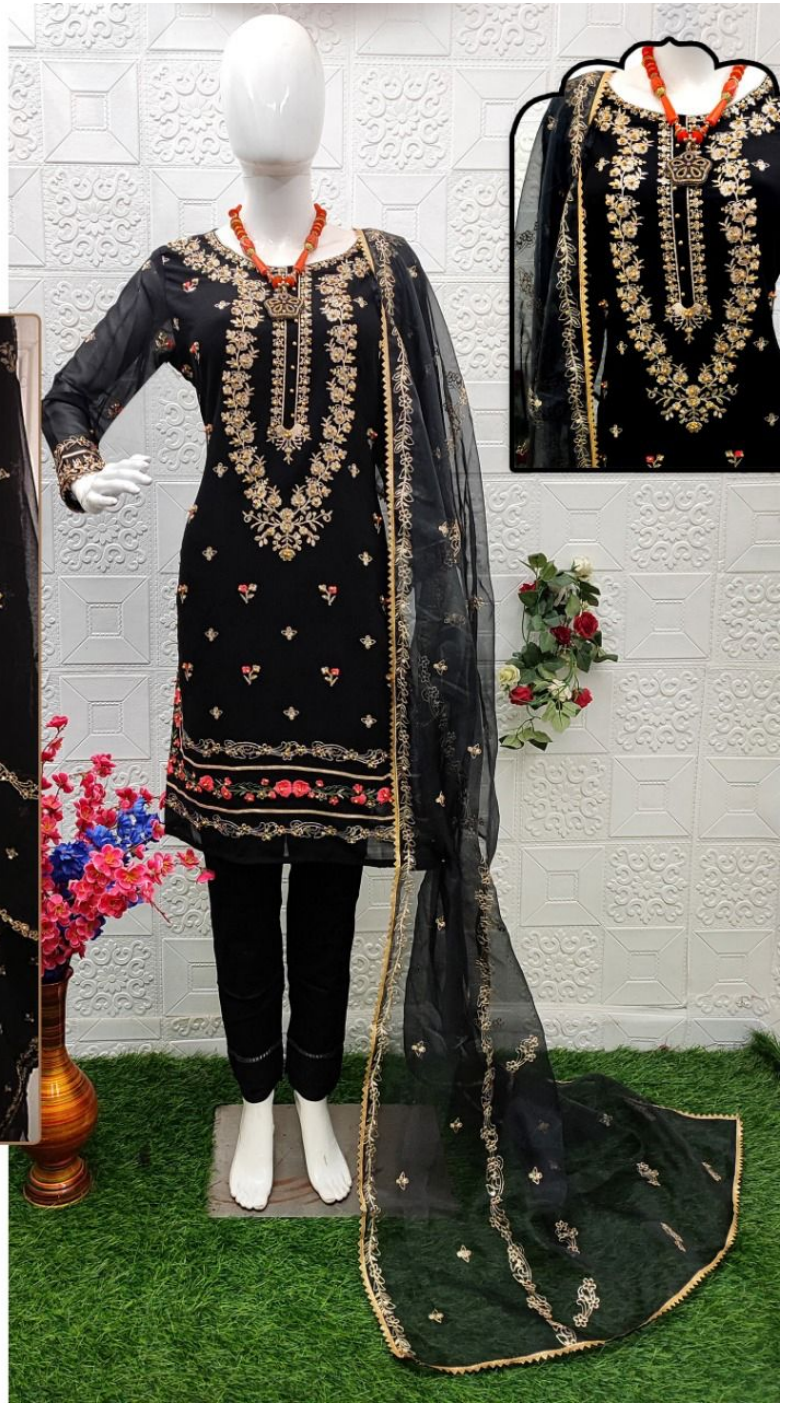

MAHNUR[™]
— FASHION —

READY MADE
COLLECTION
SIZE - XL

D.NO.5003

TOP- FOX GEORGETTE WITH HEAVY EMBROIDERY
PANT - HAVY LYCRA REYON STRACHBLE
BOTTOM / INNER - HEAVY SANTOON
DUPPTA - ORGANZA EMBRODERED

Ⓢ DRY CLEAN ONLY.
⊗ DO NOT USE ANY BLEACH OR STAIN REMOVING CHEMICAL.
☐ IRON THE FABRIC AT MODERATE TEMPERATURE.

MAHNUR[®]

FASHION

READY MADE

COLLECTION

SIZE - XL

D.NO.5003

MAHNUR[®]
— FASHION —

READY MADE

COLLECTION

SIZE - XL

D.NO.5003

MAHNURTM
— FASHION —

READY MADE
COLLECTION
SIZE - XL

D.NO.5003

TOP- FOX GEORGETTE WITH HEAVY EMBROIDERY
PANT - HAVY LYCRA REYON STRACHBLE
BOTTOM / INNER - HEAVY SANTOON
DUPPTA - ORGANZA EMBRODERED