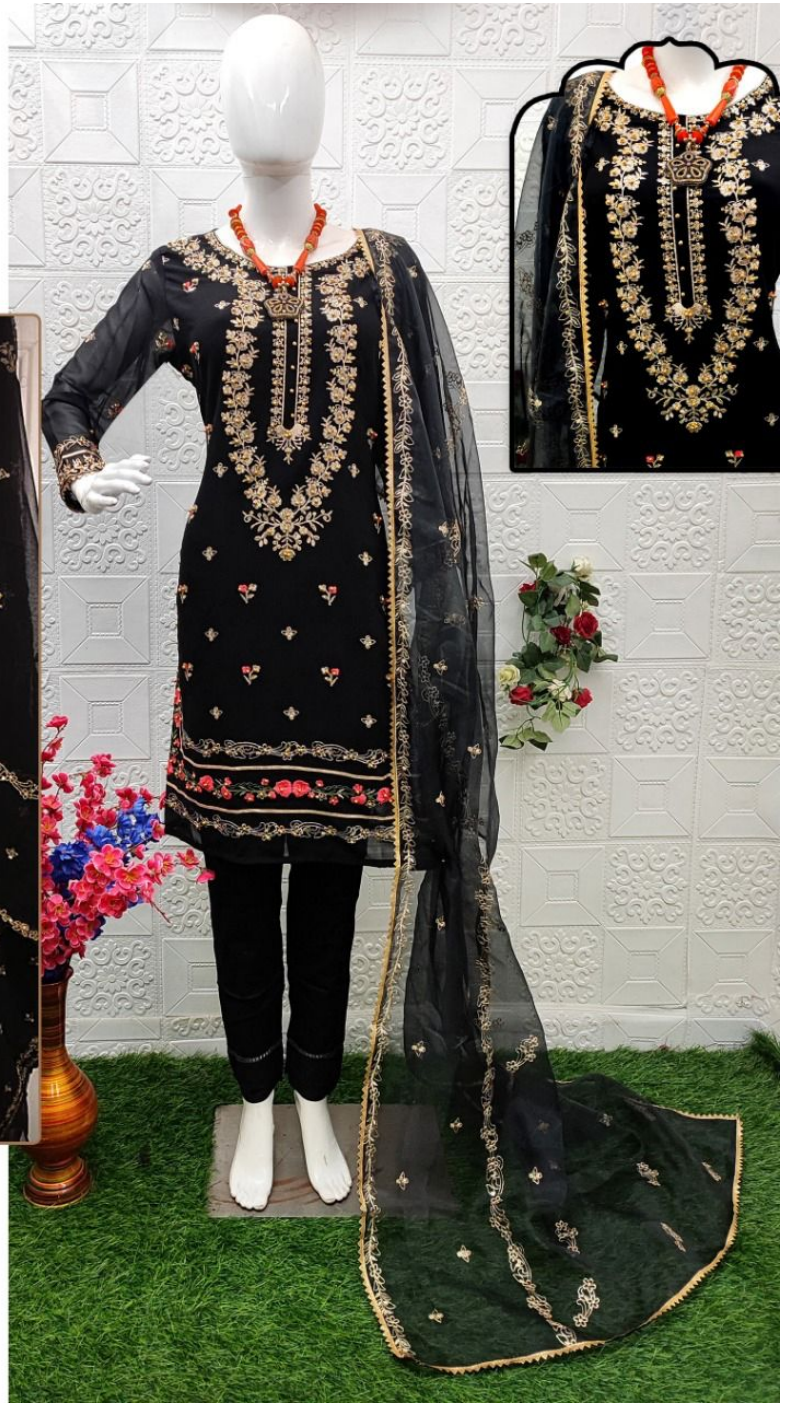

MAHNUR[™]
— FASHION —

READY MADE
COLLECTION
SIZE - XL

D.NO.5003

TOP- FOX GEORGETTE WITH HEAVY EMBROIDERY
PANT - HAVY LYCRA REYON STRACHBLE
BOTTOM / INNER - HEAVY SANTOON
DUPPTA - ORGANZA EMBRODERED

Ⓢ DRY CLEAN ONLY.
⊗ DO NOT USE ANY BLEACH OR STAIN REMOVING CHEMICAL.
☐ IRON THE FABRIC AT MODERATE TEMPERATURE.

COLLECTION

SIZE - XL

D.NO.5003

MAHNURTM
— FASHION —

READY MADE
COLLECTION
SIZE - XL

D.NO.5003

TOP- FOX GEORGETTE WITH HEAVY EMBROIDERY
PANT - HAVY LYCRA REYON STRACHBLE
BOTTOM / INNER - HEAVY SANTOON
DUPPTA - ORGANZA EMBRODERED