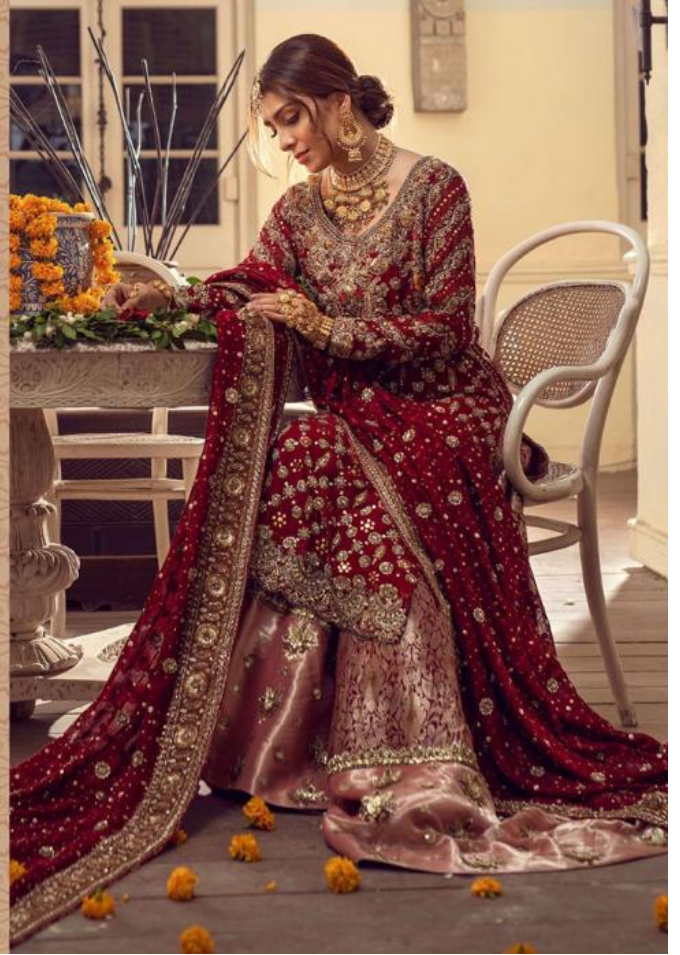

D.NO-39009

Fashion and style always depend on good color and fantastic

NECK

SLEEVE

FRONT

**EMB
BACK**

**EMB
BOTTOM
PATCH**

**JAQ
BOTTOM**