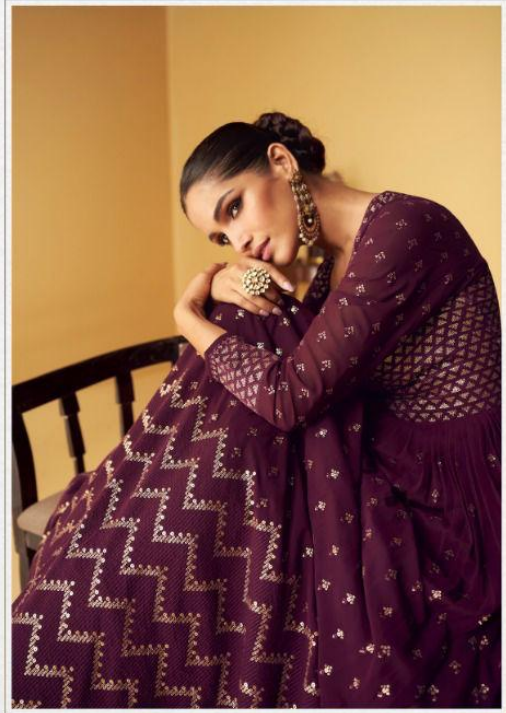

AASHIRWAD®
CREATION