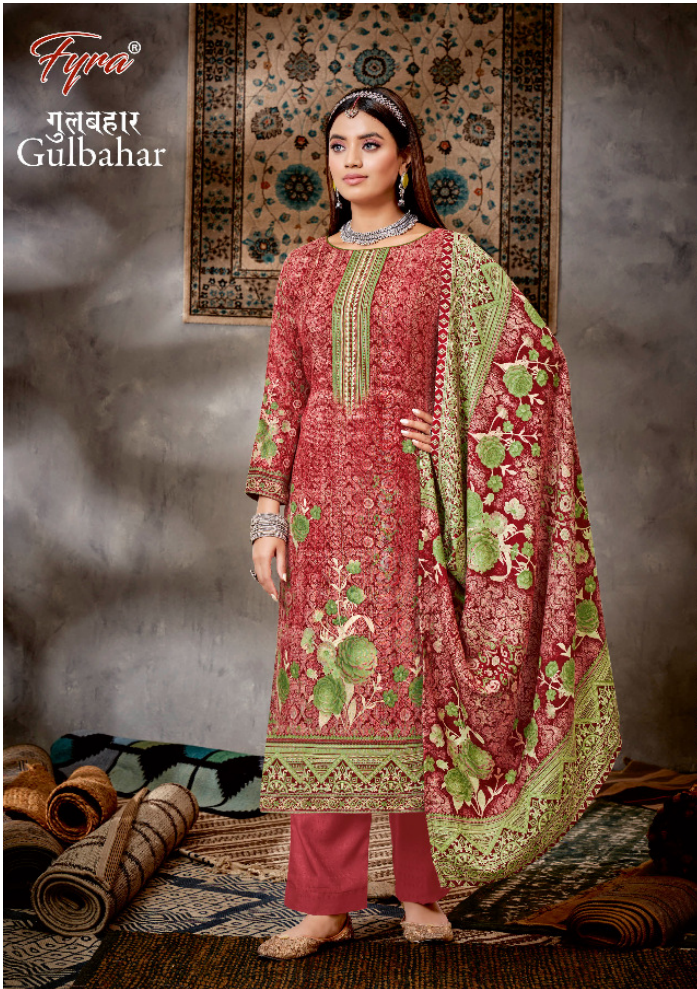

Fyra®

Pashmina Collection

गुलबहार
Gulbahar

Feel Pretty, Feel Shine

Fyra®

Pashmina Collection

गुलबहार
Gulbahar
Feel Pretty, Feel Shine

S-936-001

Fyra[®]
गुलबहार
Gulbahar

S-936-007

Fyra®

Pashmina Collection

गुलबहार
Gulbahar
Feel Pretty, Feel Shine

S-936-008

Fyma®
गुलबहार
Gulbahar

S-936-001

S-936-002

S-936-003

S-936-004

S-936-005

S-936-006

S-936-007

S-936-008

A large, semi-transparent background image of a woman wearing a white kurta with intricate embroidery. The image is used as a backdrop for the brand's logo and text.