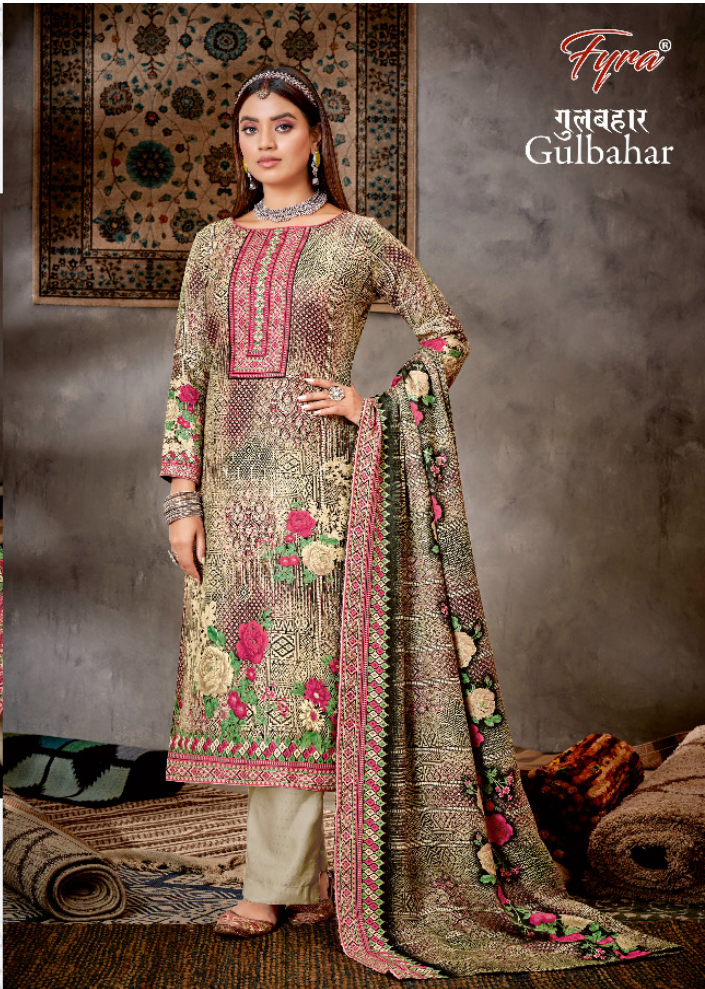

Fyra®

Pashmina Collection

गुलबहार
Gulbahar

Feel Pretty, Feel Shine

Fyra®

Pashmina Collection

गुलबहार
Gulbahar
Feel Pretty, Feel Shine

S-936-001

Fyra[®]
गुलबहार
Gulbahar

S-936-007

Fyra®

Pashmina Collection

गुलबहार
Gulbahar
Feel Pretty, Feel Shine

S-936-008

Fyma®
गुलबहार
Gulbahar

S-936-001

S-936-002

S-936-003

S-936-004

S-936-005

S-936-006

S-936-007

S-936-008

A large, semi-transparent background image of a woman wearing a white kurta with intricate embroidery. The image is used as a backdrop for the brand's logo and text.