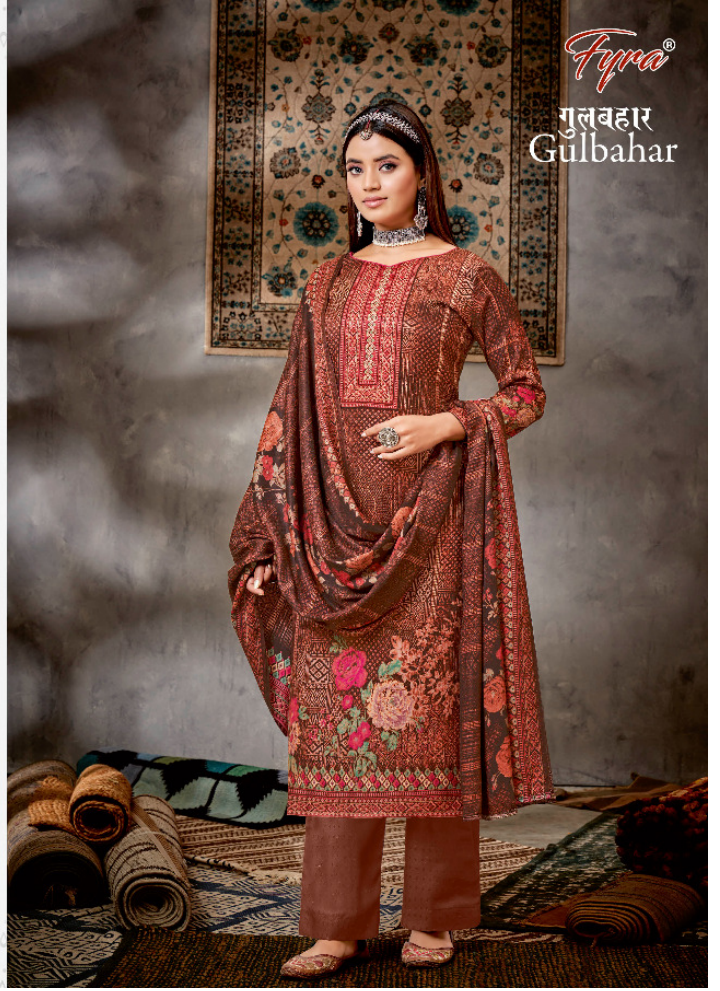

Fyra[®]
गुलबहार
Gulbahar

S-936-007

Fyra®

Pashmina Collection

गुलबहार
Gulbahar
Feel Pretty, Feel Shine

S-936-008

Fyma®
गुलबहार
Gulbahar

S-936-001

S-936-002

S-936-003

S-936-004

S-936-005

S-936-006

S-936-007

S-936-008

A large, semi-transparent background image of a woman wearing a white kurta with intricate embroidery. The image is used as a backdrop for the brand's logo and text.