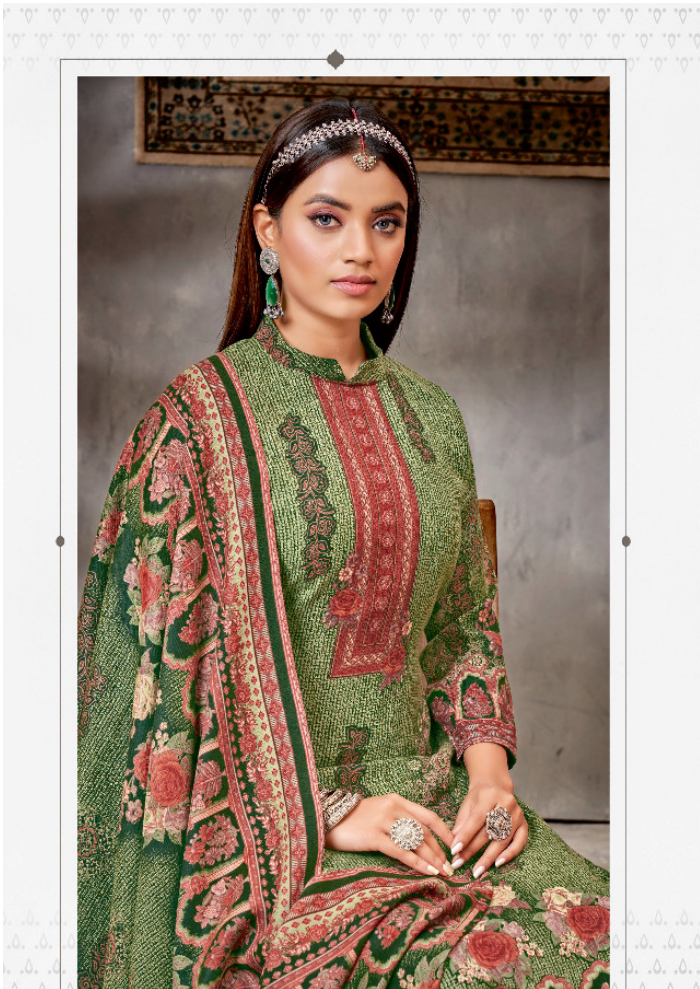

Fyra[®]
गुलबहार
Gulbahar

S-936-007

Fyra®

Pashmina Collection

गुलबहार
Gulbahar
Feel Pretty, Feel Shine

S-936-008

Fyma®
गुलबहार
Gulbahar

S-936-001

S-936-002

S-936-003

S-936-004

S-936-005

S-936-006

S-936-007

S-936-008

A large, semi-transparent background image of a woman wearing a white kurta with intricate embroidery. The image is used as a backdrop for the brand's logo and text.