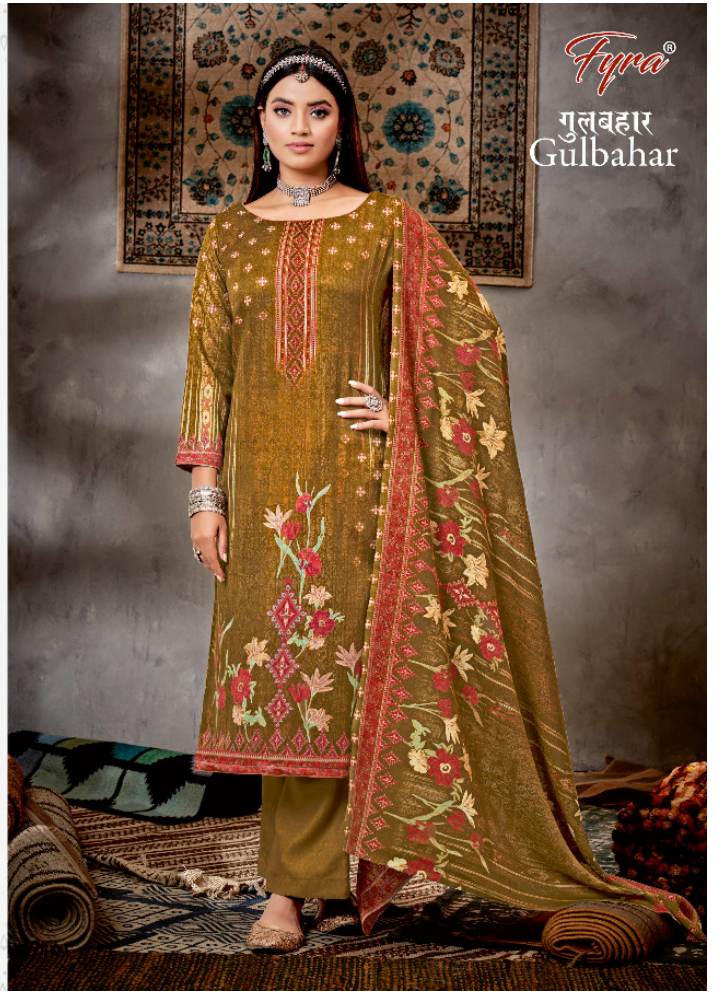

Fyra®

Pashmina Collection

गुलबहार
Gulbahar

Feel Pretty, Feel Shine

Fyra®

Pashmina Collection

गुलबहार
Gulbahar
Feel Pretty, Feel Shine

S-936-001

S-936-002

S-936-003

S-936-004

S-936-005

S-936-006

S-936-007

S-936-008

A large, semi-transparent background image of a woman wearing a white kurta with intricate embroidery. The image is used as a backdrop for the brand's logo and text.