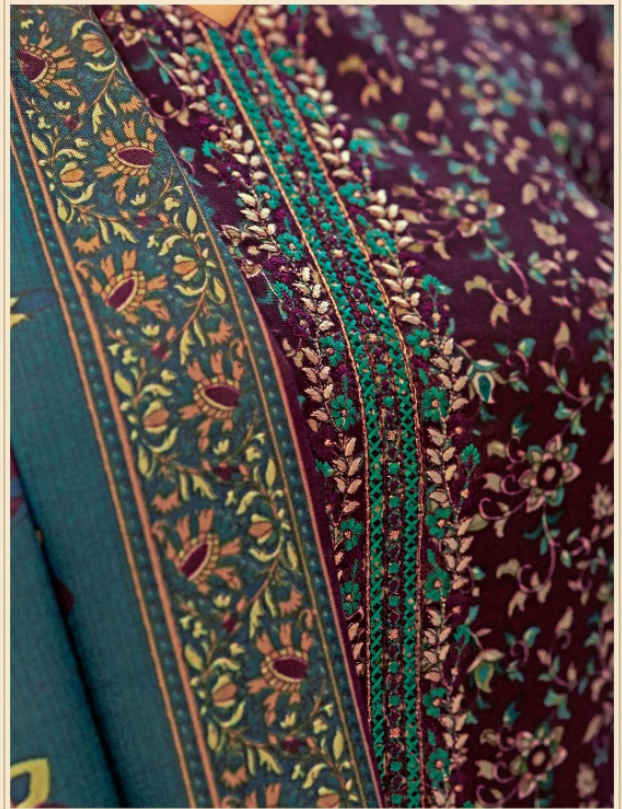

Soneri

THE ETHNIC ELEMENTS OF INDIAN FASHION FROM
ULTIMATE DARK COLOURS.

ROMANI[®]
classic collection

Soneri

THE ETHNIC ELEMENTS OF INDIAN FASHION FROM
ULTIMATE DARK COLOURS.

ROMANI[®]
classic collection

ROMANI®
D.No.1057-001

ROMANI®
D.No.1057-004

ROMANI®
D.No.1057-003

ROMANI®
D.No.1057-006
A small decorative floral logo is positioned below the text.

ROMANI®
D.No.1057-008
A

1057-001

1057-002

1057-003

1057-004

ROMANI®
D.No.1057-005

romani®
D.No.1057-007

ROMANI®
D.No.1057-009

ROMANI®
D.No.1057-010

Soneri

THE ETHNIC ELEMENTS OF INDIAN FASHION FROM
ULTIMATE DARK COLOURS.

ROMANI[®]
classic collection