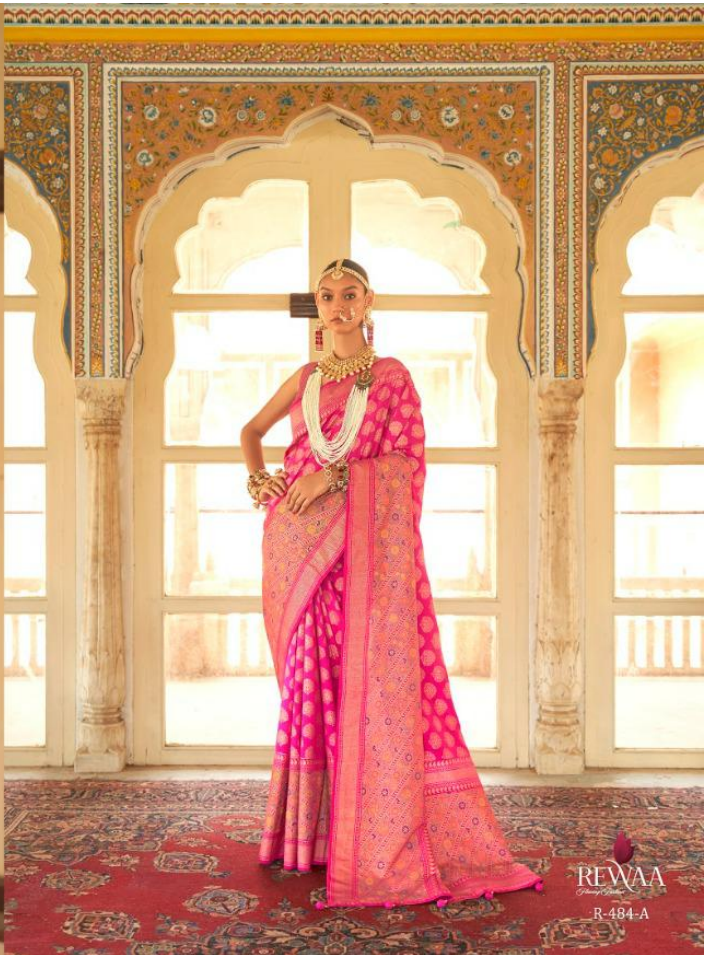

REWAA
Shining Golden

BANARAS
VOLUME - 1

R-486

REWAA
Shining Golden

BANARAS

VOLUME - 1

R-486

THE ORIGINAL EXQUISITE PATOLA