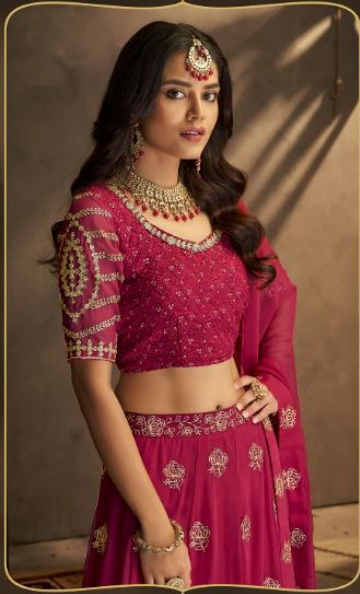

ARYA DESIGNS

32001