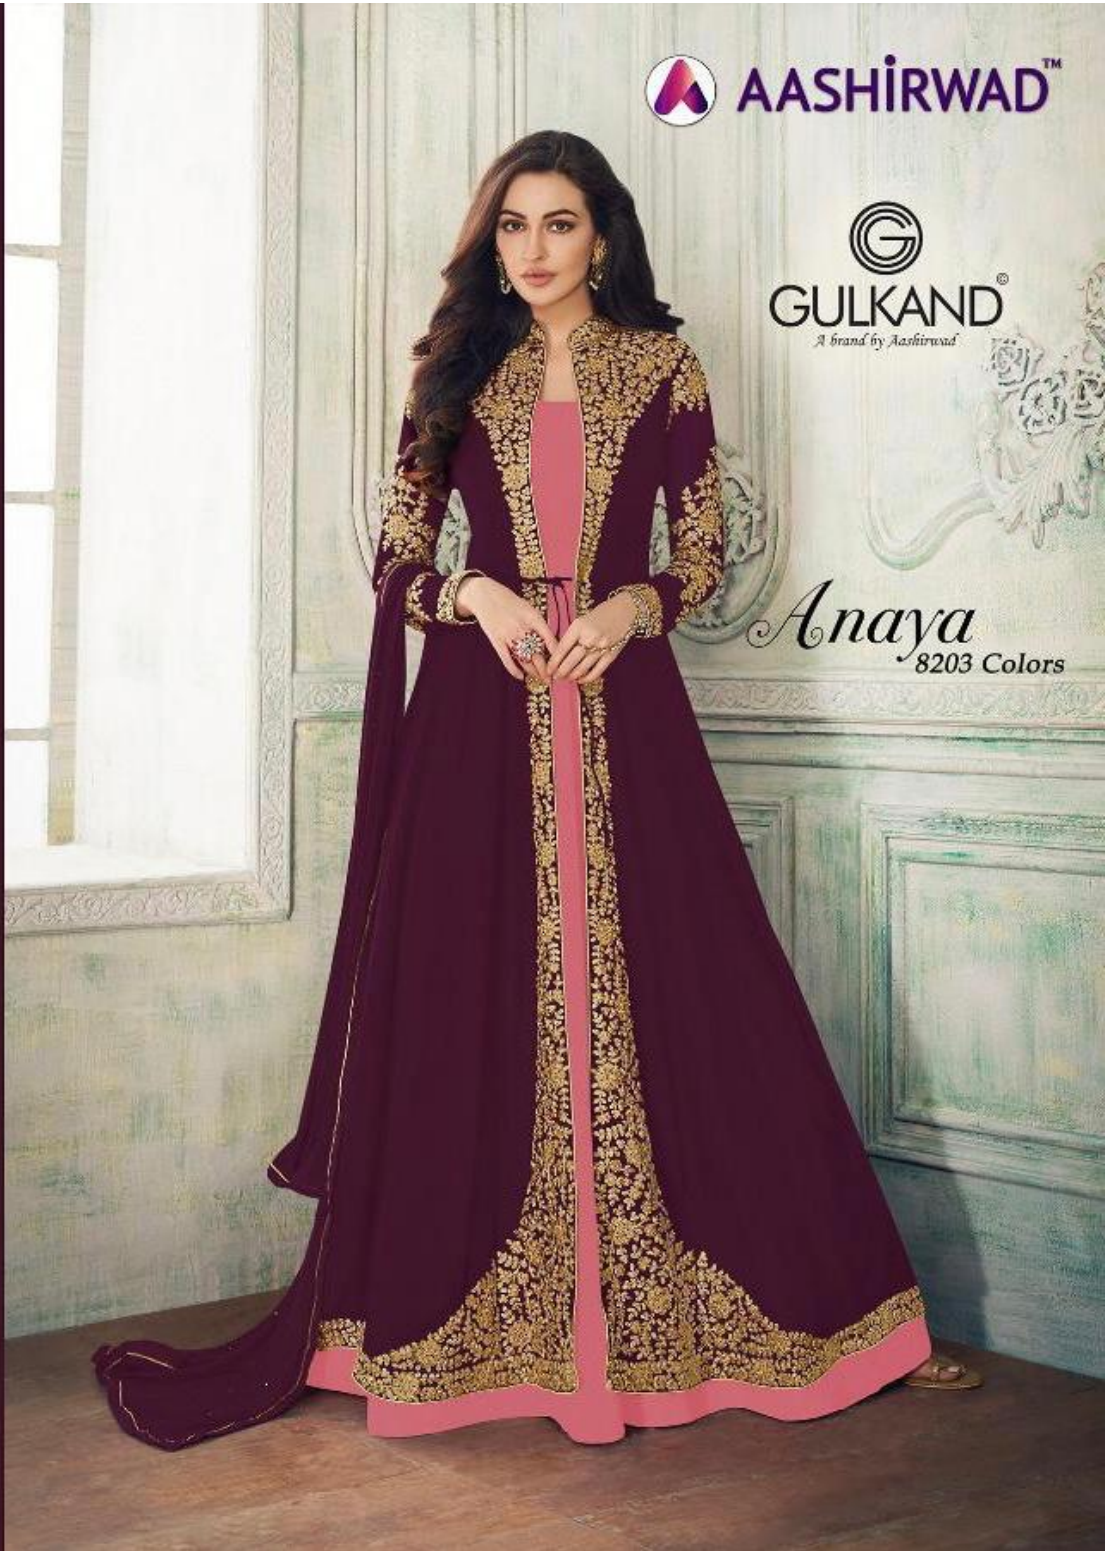

AASHIRWAD™

*The Perfect Mismatch*

Trends have never shaped of personality & evolution of character defines a style.

8203-B

INSPIRE  
BY THE 2008

 **AASHIRWAD™**

  
**GULKAND®**  
*A brand by Aashirwad*

*Anaya*  
8203 Colors

Act.  
cts.

AASHIRWAD™

*The Perfect Mismatch*

Trends have never shaped of personality & evolution of character defines a style.

8203-A

AASHIRWAD™

*The Perfect Mismatch*

Trends have never shaped of personality & evolution of character defines a style.